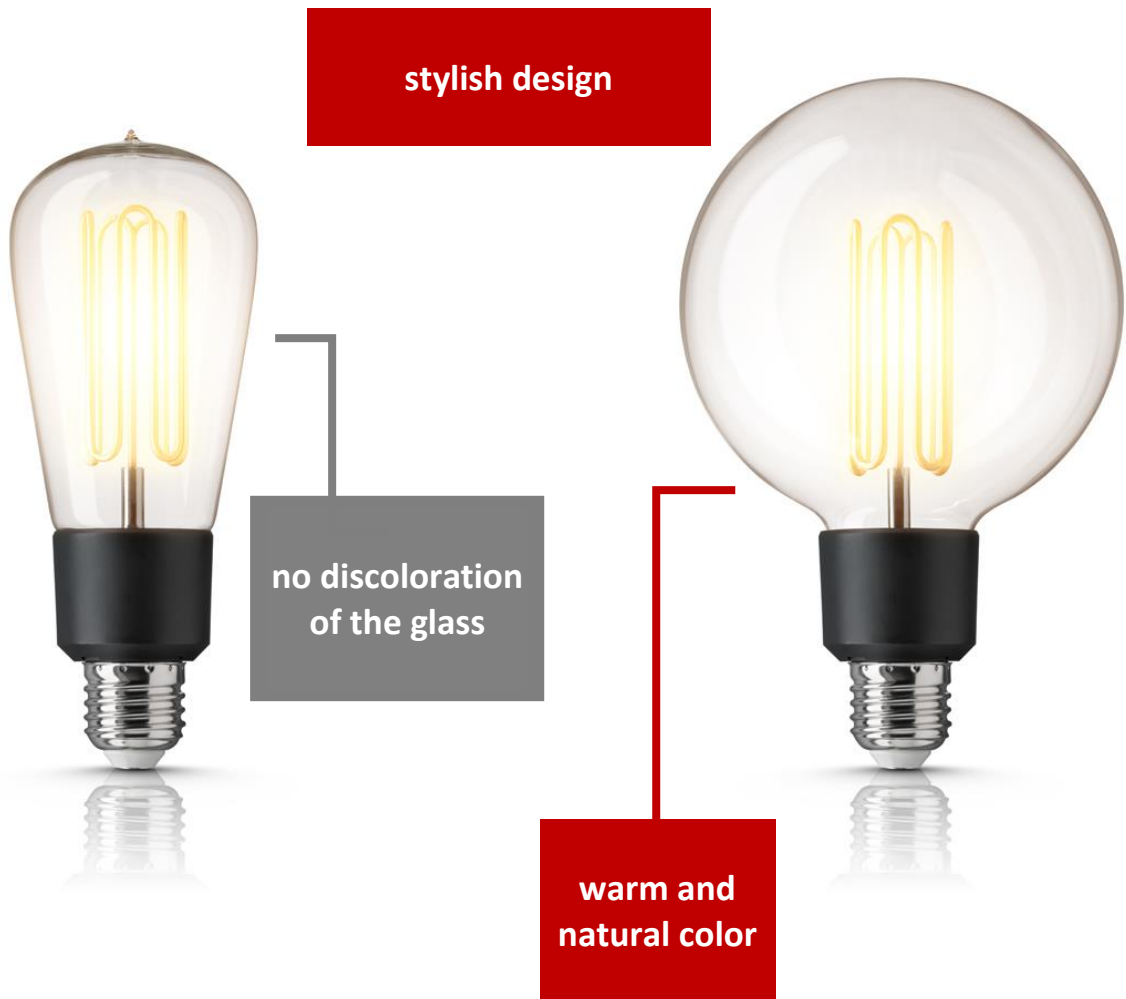

The Caret light bulb is a Dutch Design lamp and provides you not only with a warm atmosphere but also with a stylish ambience.

Furthermore, with its low energy consumption, long lifetime, easy dimming and high switching reliability, the Caret is also a very sustainable solution. The Caret is always beautiful to look at, whether it is on or off! This makes it an excellent choice for luminaires where the light bulb is prominently visible at all times. Because of its timeless design, it goes well with classical, vintage and modern design fixtures.

Stylish design

The Caret can be applied in classical and modern fixtures and is a beautiful light bulb, where the lamp is prominently visible at all times, both on and off!

Calm atmosphere

Because there is no stroboscopic effect, you will enjoy a calm and peaceful light.

Energy efficient

Low energy consumption, energy class A.

Long lifetime

Our lifetime measurements have already passed 30.000 hours, offering a sustainable light solution.

Warm and natural color

2300 Kelvin resembles the warm color of a candle.