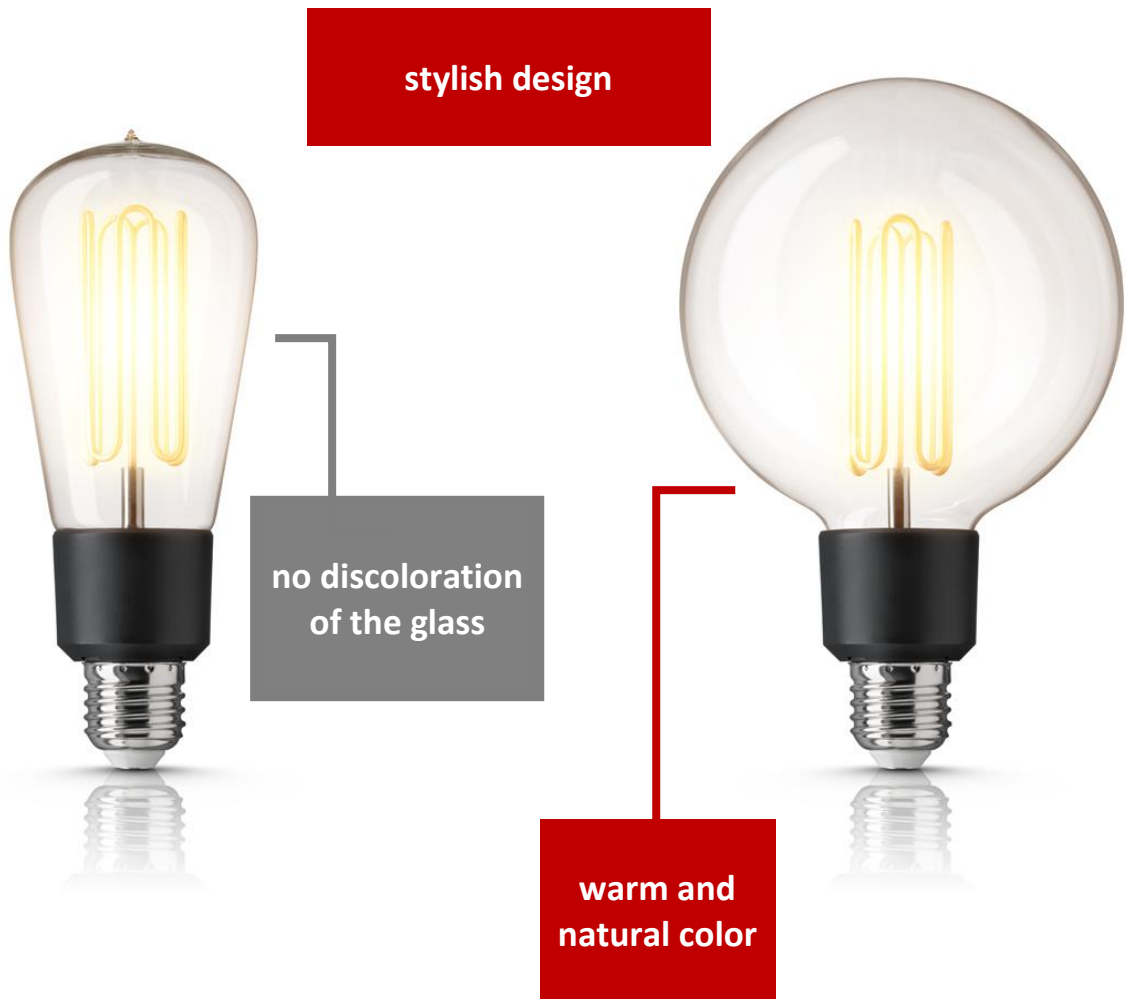

The Caret light bulb is a Dutch Design lamp and provides you not only with a warm atmosphere but also with a stylish ambience.

Furthermore, with its low energy consumption, long lifetime, easy dimming and high switching reliability, the Caret is also a very sustainable solution. The Caret is always beautiful to look at, whether it is on or off! This makes it an excellent choice for luminaires where the light bulb is prominently visible at all times. Because of its timeless design, it goes well with classical, vintage and modern design fixtures.

Stylish design

The Caret can be applied in classical and modern fixtures and is a beautiful light bulb, where the lamp is prominently visible at all times, both on and off!

Calm atmosphere

Because there is no stroboscopic effect, you will enjoy a calm and peaceful light.